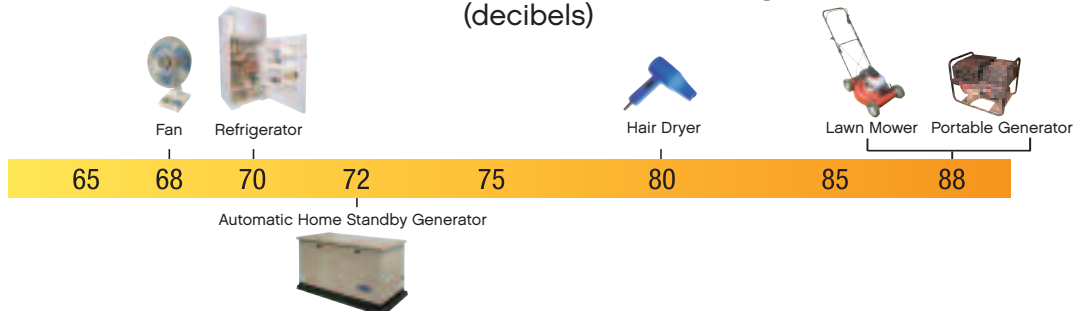

Comparative Sound Ratings (decibels)

Technology

- 1 2-cylinder, 30 horsepower engine runs on natural or LP gas for lasting operation even during the longest outage.
- 2 Totally automatic operation means the generator starts itself and automatically begins supplying power to selected circuits.
- 3 The Ultra Quiet Mode runs once a week for 12 minutes at 59 dB to keep the engine lubricated and to let you know the system is working properly.
- 4 Transfer switch and emergency load center senses loss of power to the home, starts the generator, and transfers the generator power to the selected circuits. Generator power is automatically shut off when main power is restored.
- 5 Sturdy, attractive cabinet is factory mounted to a composite base pad. It's insulated to minimize sound, louvered to vent exhaust and coated with a tough powder painted finish. The cabinet is available in steel or aluminum.